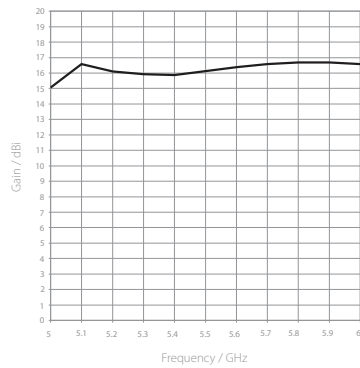

All CARRIER CLASS Sectors are designed with independent horizontal and vertical polarization antenna elements for unmatched RF performance.

5 GHz 16 dBi HHV

Gain H1

Azimuth Pattern H1

Elevation Pattern H1

Gain H2

Azimuth Pattern H2

Elevation Pattern H2

Gain V

Azimuth Pattern V

Elevation Pattern V

PHYSICAL

Antenna Connection	3 x RP-SMA on integrated semi-flex pigtails
Antenna Type	5 GHz 16 dBi HHV
Environmental	IP55
Temperature	-26°C to +60°C (-15°F to +140°F)
Wind Survival	160 km/hour
Electrical Downtilt	0°
Pole Mounting Diameter	max 85 mm
Weight	3.1 kg / 6.8 lbs – single unit 4.1 kg / 9 lbs – single unit incl. package
Single Unit	Retail Box: 115 x 10 x 22 cm

PERFORMANCE

Frequency Range	5450 - 5850 MHz
Gain	H1 16.7 dBi / H2 16 dBi / V 16.7 dBi
Polarization	Tripple Linear H1 +H2+V
Azimuth Beam Width -3 dB	H1 77° / H2 76° / V 76°
Elevation Beam Width -3 dB	H1 7.5° / H2 7.5° / V 7.5°
Azimuth Beam Width -6 dB	H1 100° / H2 99° / V 102°
Elevation Beam Width -6 dB	H1 10° / H2 10° / V 10°
Front to Back Ratio (Min.)	30.6 dB
Polarization Isolation	V-H2 18 dB
	V-H1 18 dB
	H2-V 23 dB
	H2-H1 0 dB
	H1-V 19 dB
	H1-H2 0 dB
Impedance	50 Ohm
VSWR Max	1.8
VSWR Typical	1.35
Isolation Between Ports	H1-H2 44 dB
	H1-V 30 dB
	H2-V 65 dB