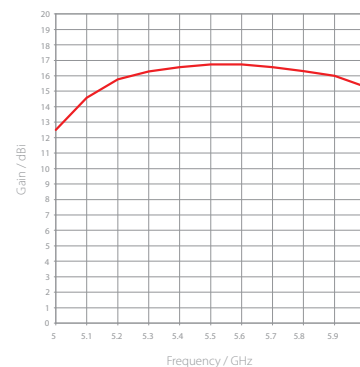

Gain H2

Azimuth Pattern H2

Elevation Pattern H2

Gain V

Azimuth Pattern V

Elevation Pattern V

PHYSICAL

Antenna Connection	3 x RP-SMA on integrated semi-flex pigtails
Antenna Type	5 GHz 16 dBi HHV
Environmental	IP55
Temperature	-26°C to +60°C (-15°F to +140°F)
Wind Survival	160 km/hour
Electrical Downtilt	0°
Pole Mounting Diameter	max 85 mm
Weight	3.1 kg / 6.8 lbs – single unit 4.1 kg / 9 lbs – single unit incl. package
Single Unit	Retail Box: 115 x 10 x 22 cm

PERFORMANCE

Frequency Range	5450 - 5850 MHz
Gain	H1 16.7 dBi / H2 16 dBi / V 16.7 dBi
Polarization	Tripple Linear H1 +H2+V
Azimuth Beam Width -3 dB	H1 77° / H2 76° / V 76°
Elevation Beam Width -3 dB	H1 7.5° / H2 7.5° / V 7.5°
Azimuth Beam Width -6 dB	H1 100° / H2 99° / V 102°
Elevation Beam Width -6 dB	H1 10° / H2 10° / V 10°
Front to Back Ratio (Min.)	30.6 dB
Polarization Isolation	V-H2 18 dB
	V-H1 18 dB
	H2-V 23 dB
	H2-H1 0 dB
	H1-V 19 dB
	H1-H2 0 dB
Impedance	50 Ohm
VSWR Max	1.8
VSWR Typical	1.35
Isolation Between Ports	H1-H2 44 dB
	H1-V 30 dB
	H2-V 65 dB