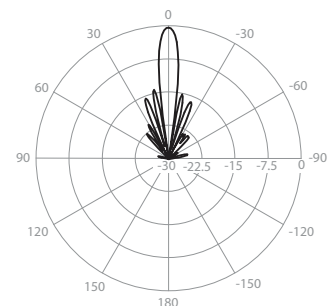

All CARRIER CLASS Sectors are designed with independent horizontal and vertical polarization antenna elements for unmatched RF performance.

5 GHz 16 dBi HHV

Gain H1

Azimuth Pattern H1

Elevation Pattern H1

Gain H2

Azimuth Pattern H2

Elevation Pattern H2

Gain V

Azimuth Pattern V

Elevation Pattern V

PHYSICAL

Antenna Connection	3 x RP-SMA on integrated semi-flex pigtails
Antenna Type	5 GHz 16 dBi HHV
Environmental	IP55
Temperature	-26°C to +60°C (-15°F to +140°F)
Wind Survival	160 km/hour
Electrical Downtilt	0°
Pole Mounting Diameter	max 85 mm
Weight	3.1 kg / 6.8 lbs – single unit 4.1 kg / 9 lbs – single unit incl. package
Single Unit	Retail Box: 115 x 10 x 22 cm

PERFORMANCE

Frequency Range	5450 - 5850 MHz
Gain	H1 16.7 dBi / H2 16 dBi / V 16.7 dBi
Polarization	Tripple Linear H1 +H2+V
Azimuth Beam Width -3 dB	H1 77° / H2 76° / V 76°
Elevation Beam Width -3 dB	H1 7.5° / H2 7.5° / V 7.5°
Azimuth Beam Width -6 dB	H1 100° / H2 99° / V 102°
Elevation Beam Width -6 dB	H1 10° / H2 10° / V 10°
Front to Back Ratio (Min.)	30.6 dB
Polarization Isolation	V-H2 18 dB
	V-H1 18 dB
	H2-V 23 dB
	H2-H1 0 dB
	H1-V 19 dB
	H1-H2 0 dB
Impedance	50 Ohm
VSWR Max	1.8
VSWR Typical	1.35
Isolation Between Ports	H1-H2 44 dB
	H1-V 30 dB
	H2-V 65 dB