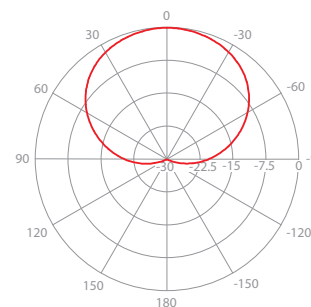

Gain H2

Azimuth Pattern H2

Elevation Pattern H2

Gain V

Azimuth Pattern V

Elevation Pattern V

PHYSICAL

Antenna Connection	3 x RP-SMA on integrated semi-flex pigtails
Antenna Type	5 GHz 16 dBi HHV
Environmental	IP55
Temperature	-26°C to +60°C (-15°F to +140°F)
Wind Survival	160 km/hour
Electrical Downtilt	0°
Pole Mounting Diameter	max 85 mm
Weight	3.1 kg / 6.8 lbs – single unit 4.1 kg / 9 lbs – single unit incl. package
Single Unit	Retail Box: 115 x 10 x 22 cm

PERFORMANCE

Frequency Range	5450 - 5850 MHz
Gain	H1 16.7 dBi / H2 16 dBi / V 16.7 dBi
Polarization	Tripple Linear H1 +H2+V
Azimuth Beam Width -3 dB	H1 77° / H2 76° / V 76°
Elevation Beam Width -3 dB	H1 7.5° / H2 7.5° / V 7.5°
Azimuth Beam Width -6 dB	H1 100° / H2 99° / V 102°
Elevation Beam Width -6 dB	H1 10° / H2 10° / V 10°
Front to Back Ratio (Min.)	30.6 dB
Polarization Isolation	V-H2 18 dB
	V-H1 18 dB
	H2-V 23 dB
	H2-H1 0 dB
	H1-V 19 dB
	H1-H2 0 dB
Impedance	50 Ohm
VSWR Max	1.8
VSWR Typical	1.35
Isolation Between Ports	H1-H2 44 dB
	H1-V 30 dB
	H2-V 65 dB