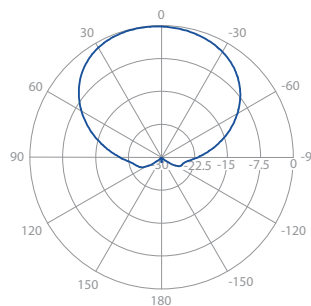

Gain H2

Azimuth Pattern H2

Elevation Pattern H2

Gain V

Azimuth Pattern V

Elevation Pattern V

PHYSICAL

Antenna Connection	3 x RP-SMA on integrated semi-flex pigtails
Antenna Type	5 GHz 16 dBi HHV
Environmental	IP55
Temperature	-26°C to +60°C (-15°F to +140°F)
Wind Survival	160 km/hour
Electrical Downtilt	0°
Pole Mounting Diameter	max 85 mm
Weight	3.1 kg / 6.8 lbs – single unit 4.1 kg / 9 lbs – single unit incl. package
Single Unit	Retail Box: 115 x 10 x 22 cm