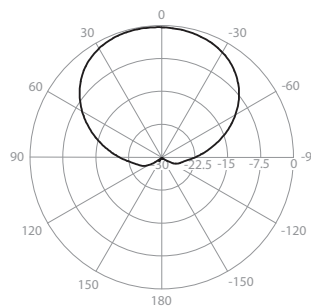

All CARRIER CLASS Sectors are designed with independent horizontal and vertical polarization antenna elements for unmatched RF performance.

5 GHz 16 dBi HHV

Gain H1

Azimuth Pattern H1

Elevation Pattern H1

Gain H2

Azimuth Pattern H2

Elevation Pattern H2

Gain V

Azimuth Pattern V

Elevation Pattern V

PHYSICAL

Antenna Connection	3 x RP-SMA on integrated semi-flex pigtails
Antenna Type	5 GHz 16 dBi HHV
Environmental	IP55
Temperature	-26°C to +60°C (-15°F to +140°F)
Wind Survival	160 km/hour
Electrical Downtilt	0°
Pole Mounting Diameter	max 85 mm
Weight	3.1 kg / 6.8 lbs – single unit 4.1 kg / 9 lbs – single unit incl. package
Single Unit	Retail Box: 115 x 10 x 22 cm