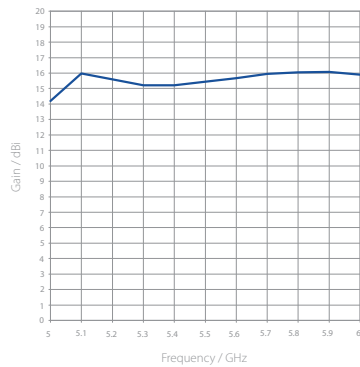

All CARRIER CLASS Sectors are designed with independent horizontal and vertical polarization antenna elements for unmatched RF performance.

5 GHz 16 dBi HHV

Gain H1

Azimuth Pattern H1

Elevation Pattern H1

Gain H2

Azimuth Pattern H2

Elevation Pattern H2

Gain V

Azimuth Pattern V

Elevation Pattern V

PHYSICAL

Antenna Connection	3 x RP-SMA on integrated semi-flex pigtails
Antenna Type	5 GHz 16 dBi HHV
Environmental	IP55
Temperature	-26°C to +60°C (-15°F to +140°F)
Wind Survival	160 km/hour
Electrical Downtilt	0°
Pole Mounting Diameter	max 85 mm
Weight	3.1 kg / 6.8 lbs – single unit 4.1 kg / 9 lbs – single unit incl. package
Single Unit	Retail Box: 115 x 10 x 22 cm

PERFORMANCE

Frequency Range	5450 - 5850 MHz
Gain	H1 16.7 dBi / H2 16 dBi / V 16.7 dBi
Polarization	Tripple Linear H1 +H2+V
Azimuth Beam Width -3 dB	H1 77° / H2 76° / V 76°
Elevation Beam Width -3 dB	H1 7.5° / H2 7.5° / V 7.5°
Azimuth Beam Width -6 dB	H1 100° / H2 99° / V 102°
Elevation Beam Width -6 dB	H1 10° / H2 10° / V 10°
Front to Back Ratio (Min.)	30.6 dB
Polarization Isolation	V-H2 18 dB
	V-H1 18 dB
	H2-V 23 dB
	H2-H1 0 dB
	H1-V 19 dB
	H1-H2 0 dB
Impedance	50 Ohm
VSWR Max	1.8
VSWR Typical	1.35
Isolation Between Ports	H1-H2 44 dB
	H1-V 30 dB
	H2-V 65 dB