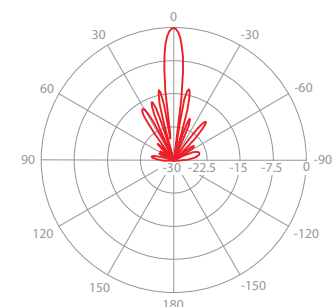

Gain H2

Azimuth Pattern H2

Elevation Pattern H2

Gain V

Azimuth Pattern V

Elevation Pattern V

PHYSICAL

Antenna Connection	3 x RP-SMA on integrated semi-flex pigtails
Antenna Type	5 GHz 16 dBi HHV
Environmental	IP55
Temperature	-26°C to +60°C (-15°F to +140°F)
Wind Survival	160 km/hour
Electrical Downtilt	0°
Pole Mounting Diameter	max 85 mm
Weight	3.1 kg / 6.8 lbs – single unit 4.1 kg / 9 lbs – single unit incl. package
Single Unit	Retail Box: 115 x 10 x 22 cm

PERFORMANCE

Frequency Range	5450 - 5850 MHz
Gain	H1 16.7 dBi / H2 16 dBi / V 16.7 dBi
Polarization	Tripple Linear H1 +H2+V
Azimuth Beam Width -3 dB	H1 77° / H2 76° / V 76°
Elevation Beam Width -3 dB	H1 7.5° / H2 7.5° / V 7.5°
Azimuth Beam Width -6 dB	H1 100° / H2 99° / V 102°
Elevation Beam Width -6 dB	H1 10° / H2 10° / V 10°
Front to Back Ratio (Min.)	30.6 dB
Polarization Isolation	V-H2 18 dB
	V-H1 18 dB
	H2-V 23 dB
	H2-H1 0 dB
	H1-V 19 dB
	H1-H2 0 dB
Impedance	50 Ohm
VSWR Max	1.8
VSWR Typical	1.35
Isolation Between Ports	H1-H2 44 dB
	H1-V 30 dB
	H2-V 65 dB