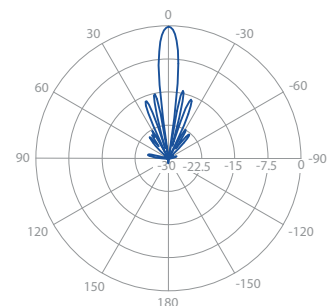

All CARRIER CLASS Sectors are designed with independent horizontal and vertical polarization antenna elements for unmatched RF performance.

5 GHz 16 dBi HHV

Gain H1

Azimuth Pattern H1

Elevation Pattern H1

Gain H2

Azimuth Pattern H2

Elevation Pattern H2

Gain V

Azimuth Pattern V

Elevation Pattern V

PHYSICAL

Antenna Connection	3 x RP-SMA on integrated semi-flex pigtails
Antenna Type	5 GHz 16 dBi HHV
Environmental	IP55
Temperature	-26°C to +60°C (-15°F to +140°F)
Wind Survival	160 km/hour
Electrical Downtilt	0°
Pole Mounting Diameter	max 85 mm
Weight	3.1 kg / 6.8 lbs – single unit 4.1 kg / 9 lbs – single unit incl. package
Single Unit	Retail Box: 115 x 10 x 22 cm

PERFORMANCE

Frequency Range	5450 - 5850 MHz
Gain	H1 16.7 dBi / H2 16 dBi / V 16.7 dBi
Polarization	Tripple Linear H1 +H2+V
Azimuth Beam Width -3 dB	H1 77° / H2 76° / V 76°
Elevation Beam Width -3 dB	H1 7.5° / H2 7.5° / V 7.5°
Azimuth Beam Width -6 dB	H1 100° / H2 99° / V 102°
Elevation Beam Width -6 dB	H1 10° / H2 10° / V 10°
Front to Back Ratio (Min.)	30.6 dB
Polarization Isolation	V-H2 18 dB
	V-H1 18 dB
	H2-V 23 dB
	H2-H1 0 dB
	H1-V 19 dB
	H1-H2 0 dB
Impedance	50 Ohm
VSWR Max	1.8
VSWR Typical	1.35
Isolation Between Ports	H1-H2 44 dB
	H1-V 30 dB
	H2-V 65 dB