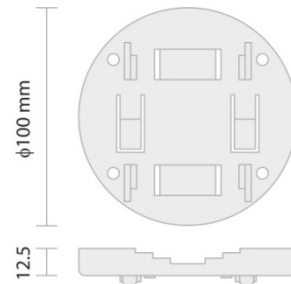

BROCKET™

Wall and Pole Mounting Bracket Product Datasheet

BROCKET is mounting bracket compatible with Ubiquiti Networks Rocket mount. BROCKET allows easy installation of compatible devices on wall or on the pole.

**Snap It to the BROCKET.
Easy On – Easy Off.**

BROCKET – PACKAGE CONTAINS

TECHNICAL DATA

Weight	0.08 kg / 0.2 lbs – single piece incl. package 8 kg / 17.6 lbs – per Carton Box (100 pcs)
Material	ABS plastic (UV stabilized & weather resistant)
Single Piece	Plastic Bag Retail Package 130 × 160 × 25 mm / 5.1 × 6.3 × 1 inches
100pcs Box	Carton Box 530 × 310 × 200 mm / 20,9 × 12,2 × 7,9 inches