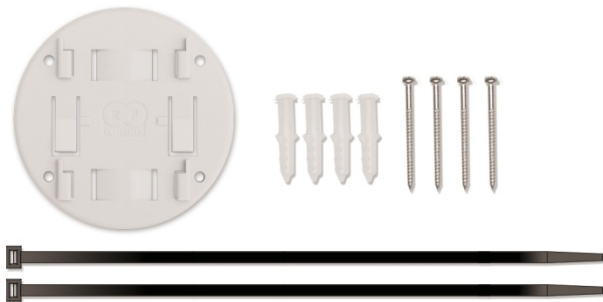

BROCKET™

Wall and Pole Mounting Bracket Product Datasheet

BROCKET is mounting bracket compatible with Ubiquiti Networks Rocket mount. BROCKET allows easy installation of compatible devices on wall or on the pole.

**Snap It to the BROCKET.
Easy On – Easy Off.**

BROCKET – PACKAGE CONTAINS

TECHNICAL DATA

Weight	0.08 kg / 0.2 lbs – single piece incl. package 8 kg / 17.6 lbs – per Carton Box (100 pcs)
Material	ABS plastic (UV stabilized & weather resistant)
Single Piece	Plastic Bag Retail Package 130 × 160 × 25 mm / 5.1 × 6.3 × 1 inches
100pcs Box	Carton Box 530 × 310 × 200 mm / 20,9 × 12,2 × 7,9 inches